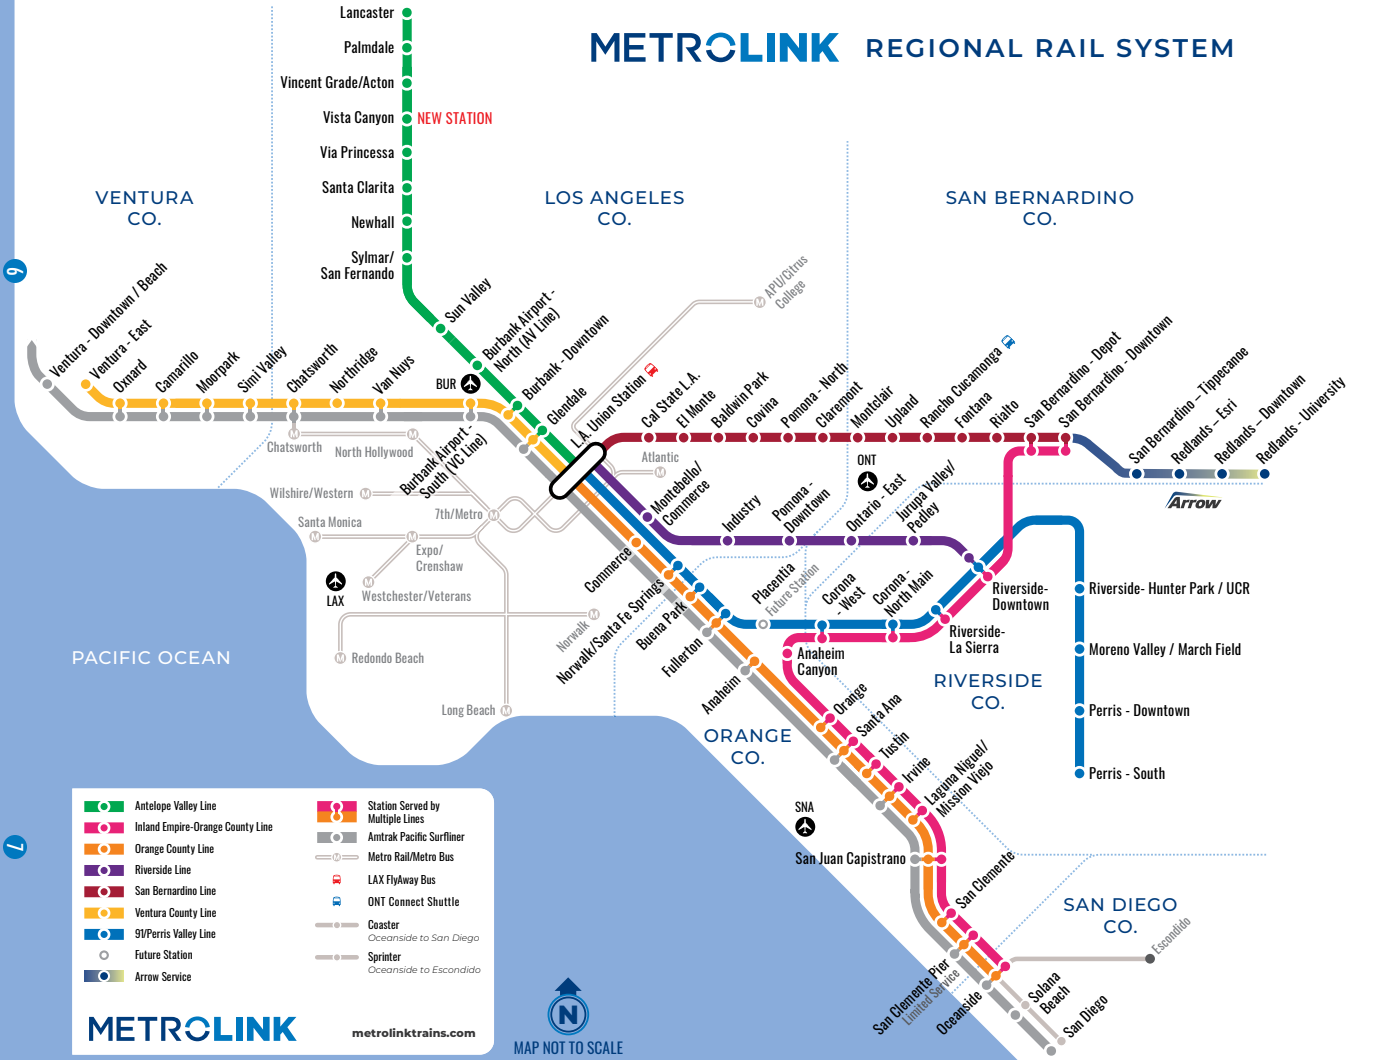

METROLINK REGIONAL RAIL SYSTEM

	Antelope Valley Line		Station Served by Multiple Lines
	Inland Empire-Orange County Line		Amtrak Pacific Surfliner
	Orange County Line		Metro Rail/Metro Bus
	Riverside Line		LAX FlyAway Bus
	San Bernardino Line		DNT Connect Shuttle
	Ventura County Line		Coaster Oceanside to San Diego
	91/Perris Valley Line		Sprinter Oceanside to Escondido
	Future Station		
	Arrow Service		

METROLINK
metrolinktrains.com

Updated September 2023 subject to change

VENTURA COUNTY LINE

VENTURA DOWNTOWN / BEACH
39 E. Harbor Blvd., Ventura, 93001

VENTURA - EAST
6175 Ventura Blvd., Ventura, 93003

OXNARD
201 E. 4th St., Oxnard, 93030

ORANGE COUNTY LINE

OCEANSIDE
235 S. Tremont St., Oceanside, 92054

SAN CLEMENTE PIER
615 Avenida Victoria,
San Clemente, 92672

SAN CLEMENTE
1850 Avenida Estacion,
San Clemente, 92672

SAN JUAN CAPISTRANO
26701 Verdugo St.,
San Juan Capistrano, 92675